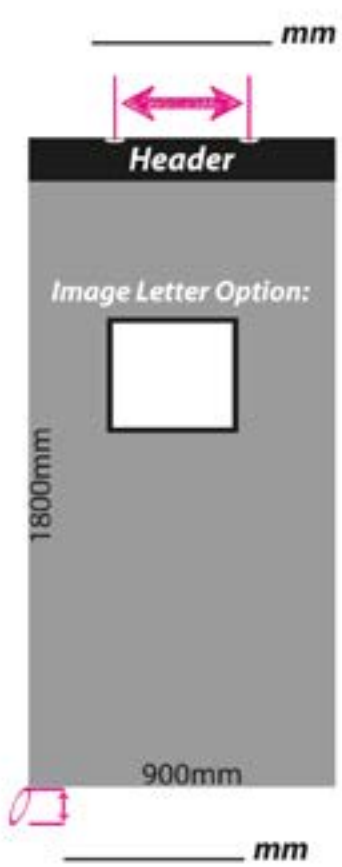

2B

2C

2D

2E

2F

Supplying Images?

Important:

If you require colour matching for your brand or logo you'll need to supply the artwork as vector art, we can't match colours in a jpeg logo. If you're supplying your own images make sure they're at least 150dpi when at full size (900 x 1800n)

23

24

25

26

27

28

29

Supplying Images?

- Vector artwork
- Pantone Numbers
- 150dpi full size images

** Please provide eyelet spacing (mm)*

System:

- Flag Trax
- Standard

Quantity:

- Left Hanging
- Right Hanging

Header Colour:

- Black
- White